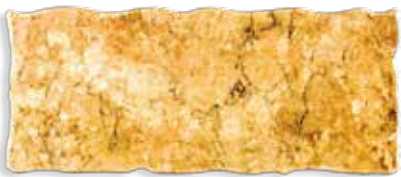

# FO GRANITE

**QST15**  
Triangular Shape Display Stone  
15" tri. x 5/8" h.

**QS1611**  
Irregular Shape Display Stone  
16" x 11" x 5/8" h.

**QS1913**  
Irregular Shape Display Stone  
19" x 13" x 5/8" h.

**QS2316**  
Irregular Shape Display Stone  
23" x 16" x 5/8" h.

**QS2410**  
Rectangular Shape Riser  
23 3/4" x 10" x 5/8" h.

**QS2415**  
Rectangular Riser, 1 Straight Edge  
23 3/4" x 15" x 5/8" h.

**QS2420**  
Rectangular Shape Riser  
23 3/4" x 20" x 5/8" h.

**QS2424**  
Square Shape Riser  
23 3/4" sq. x 5/8" h.

**QS2430** - Rectangular Shape Riser  
30" x 23 3/4" x 5/8" h., 2 pc. Set

RUSTIC GRANITE (GR)

[www.egsfoodservice.com](http://www.egsfoodservice.com)