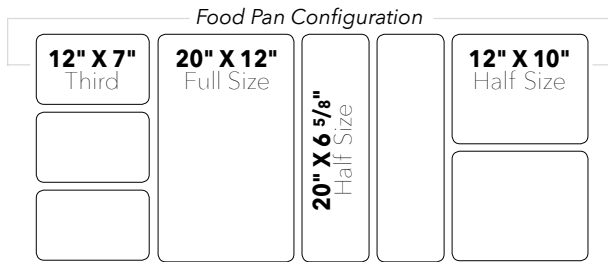

FOOD PANS

Our food pans have the classy look of ceramic without the breakage.

CM6125 - Quarter Size Pan
10" x 6" x 2 1/2" h.

CM6104 - Quarter Size Deep Pan
10" x 6" x 4" h.

CM1210 - Half Size Pan
12" x 10" x 2 1/2" h.

CM12104 - Half Size Deep Pan
12" x 10" x 4" h.

CM127 - Third Size Pan
12" x 7" x 2 1/2" h.

CM1274 - Third Size Deep Pan
12" x 7" x 4" h.

CM620 - Half Size Long Pan
20" x 6 5/8" x 2 1/2" h.

CM6204 - Half Size Long Deep Pan
20" x 6 5/8" x 4" h.

CM1220 - Full Size Pan
20" x 12" x 2 1/2" h.

CM12204 - Full Size Deep Pan
20" x 12" x 4" h.

NOTE: 100% Premium Melamine!

WHITE (W) BLACK (B)

www.egsfoodservice.com

19732 Descartes,
Foothill Ranch, CA 92610