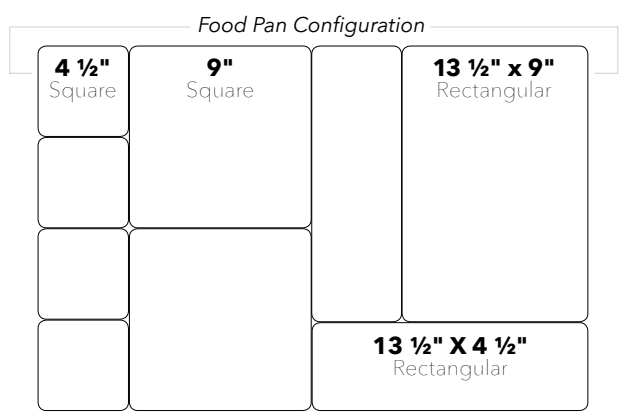

# MODERN EUROPEAN FOOD PANS

The sleek, straight, no-rimmed sides of these food pans are the perfect design for your buffet.

**M9135LID-NW** - Rectangular Bin Lid  
13 1/2" x 9"

**M9135-NW** - Rectangular Bin  
13 1/2" x 9" x 3 3/4" h.

**M99LID-NW** - Square Bin Lid  
9" x 9"

**M99-NW** - Square Bin  
9" x 9" x 3 3/4" h.

**M45-NW**  
Square Bin  
4 1/2" sq. x 3 3/4" h.

**M45LID-NW**  
Square Bin Lid  
4 1/2" sq.

**M45INS-NW** - False Bottom  
w/ Drain Holes  
4" sq. x 3/4" h.  
(fits inside M45-NW)

**M45135LID-NW** - Rectangular Bin Lid  
13 1/2" x 4 1/2"

**M45135-NW** - Rectangular Bin  
13 1/2" x 4 1/2" x 3 3/4" h.

www.egsfoodservice.com

19732 Descartes,  
Foothill Ranch, CA 92610

949-709-4872

800-584-2712 Toll-Free