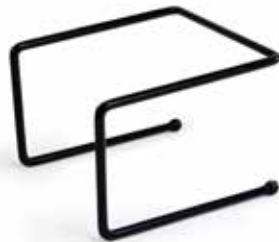

SS765
Rubber Coated Steel Pedestal
7" x 6" x 5" h.

SS766
Rubber Coated Steel Pedestal
7" x 6" x 6" h.

SS767
Rubber Coated Steel Pedestal
7" x 6" x 7" h.

SS1210P-RC
Rubber Coated Pizza Stand
7 1/2" x 7" x 5 1/2" h.

SS1312P-RC
Rubber Coated Pizza Stand
9" x 8 1/2" x 7" h.

MR351
Round Melamine Riser
3 1/2" dia. x 1 1/8" h.
(Only Available in White)

TAG35112
Tag Holder
3 1/2" x 1 1/2" h.
(Available in Black & White)

M21
Wedge for Trays
2" x 2" h.
(Available in Black & White)