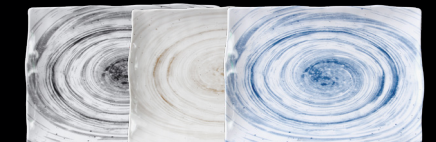

**D7510V** - Oval Plate  
7 3/4" x 5 5/8" x 1 3/8" h., 9 oz.

**D11810V** - Oval Plate  
11" x 8 3/8" x 1 1/2" h., 31 oz.

**D8610V** - Oval Plate  
8 3/4" x 6 1/2" x 1 1/2" h., 19 oz.

**D11720V** - Oval Plate  
11 1/4" x 7 1/2" x 2" h., 21 oz.

**D7525RC** - Rectangular Plate  
7 1/8" x 5 1/4" x 1 3/8" h.

**D851RC** - Rectangular Plate  
8 1/2" x 5 3/8" x 1 1/4" h.

**D1061RC** - Rectangular Plate  
10" x 6 3/4" x 1 3/8" h.

**D1281RC** - Rectangular Plate  
12 1/8" x 8 1/2" x 1 3/8" h.