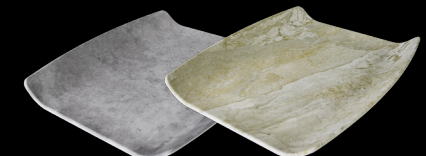

# Santiago

With stone-inspired designs and an artisanal homemade feel, the Santiago collection perfectly blends familiar and classic shapes with an organic and rustic design.

**B1061RC** - Rectangular Tray  
10 3/8" x 6 3/8" x 1 5/8" h.

**B117RC** - Rectangular Tray  
11 7/8" x 7 7/8" x 5/8" h.

**B1181RC** - Rectangular Tray  
11" x 8 3/8" x 1 1/2" h.

**B1275RC** - Rectangular Tray  
12 3/4" x 7" x 5/8" h.

**B1271RC** - Rectangular Tray  
12 7/8" x 7" x 1 5/8" h.

**B1211RC** - Rectangular Tray  
12 7/8" x 10 1/2" x 1 5/8" h.

**B2061RC** - Rectangular Tray  
20 3/4" x 6 3/8" x 1 5/8" h.

**B518R** - Round Plate  
5 1/8" dia. x 7/8" h.

**B4582** - Round Bowl  
4 1/2" dia. x 2 3/8" h., 9 oz.