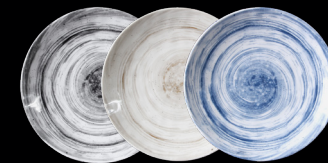

**B1211RC** - Rectangular Tray  
12 7/8" x 10 1/2" x 1 5/8" h.

**B2061RC** - Rectangular Tray  
20 3/4" x 6 3/8" x 1 5/8" h.

**B518R** - Round Plate  
5 1/8" dia. x 7/8" h.

**B4582** - Round Bowl  
4 1/2" dia. x 2 3/8" h., 9 oz.

**B3756** - Round Bowl  
6" dia. x 3 3/4" h., 32 oz.

SANDSTONE (SDST) SILVERSTONE (SVST)

Van Gogh

Inspired by Van Gogh's *The Starry Night*, this line showcases an abstract, brush stroke style design.

**D61R** - Round Plate  
6 1/8" dia. x 1" h.

**D71R** - Round Plate  
7 5/8" dia. x 1 1/8" h.

**D8125R** - Round Plate  
8 1/2" dia. x 1 1/4" h.

**D9138R** - Round Plate  
9 1/2" dia. x 1 1/4" h.

**D110R** - Round Plate  
10 1/8" dia. x 1 1/2" h.

**D1115R** - Round Plate  
11" dia. x 1 1/2" h.