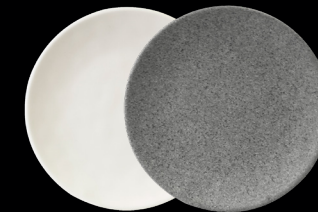

# Tenaya

Tenaya is reminiscent of the light granite rocks at Tenaya Lake in the Sierra Nevada Mountains.

**RT6R** - Round Plate  
6" dia. x 1/2" h.

**RT8R** - Round Plate  
8" dia. x 3/4" h.

**RT10R** - Round Plate  
10" dia. x 1" h.

**RT12R** - Round Platter  
12" dia. x 1/2" h.

**RT107OV** - Oval Plate  
10" x 7" x 2" h., 32 oz.

**RT8SQ** - Square Plate  
w/ Rounded Edges, 8" sq. x 1" h.

**RT10SQ** - Square Plate  
w/ Rounded Edges, 10" sq. x 1" h.