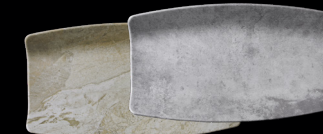

B1271RC - Rectangular Tray
12 7/8" x 7" x 1 5/8" h.