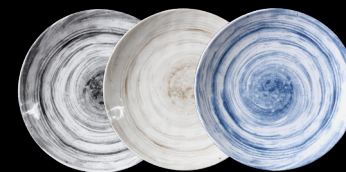

**D71R** - Round Plate  
7 5/8" dia. x 1 1/8" h.

**D8125R** - Round Plate  
8 1/2" dia. x 1 1/4" h.

**D9138R** - Round Plate  
9 1/2" dia. x 1 1/4" h.

**D110R** - Round Plate  
10 1/8" dia. x 1 1/2" h.

**D1115R** - Round Plate  
11" dia. x 1 1/2" h.

**D7510V** - Oval Plate  
7 3/4" x 5 5/8" x 1 3/8" h., 9 oz.

**D11810V** - Oval Plate  
11" x 8 3/8" x 1 1/2" h., 31 oz.

**D8610V** - Oval Plate  
8 3/4" x 6 1/2" x 1 1/2" h., 19 oz.

**D11720V** - Oval Plate  
11 1/4" x 7 1/2" x 2" h., 21 oz.