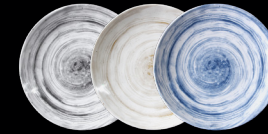

**B1211RC** - Rectangular Tray  
12 7/8" x 10 1/2" x 1 5/8" h.

**B2061RC** - Rectangular Tray  
20 3/4" x 6 3/8" x 1 5/8" h.

**B518R** - Round Plate  
5 1/8" dia. x 7/8" h.

**B4582** - Round Bowl  
4 1/2" dia. x 2 3/8" h., 9 oz.

**B3756** - Round Bowl  
6" dia. x 3 3/4" h., 32 oz.

SANDSTONE (SDST) SILVERSTONE (SVST)

Van Gogh

Inspired by Van Gogh's *The Starry Night*, this line showcases an abstract, brush stroke style design.

**D61R** - Round Plate  
6 1/8" dia. x 1" h.

**D71R** - Round Plate  
7 5/8" dia. x 1 1/8" h.

**D8125R** - Round Plate  
8 1/2" dia. x 1 1/4" h.

**D9138R** - Round Plate  
9 1/2" dia. x 1 1/4" h.

**D110R** - Round Plate  
10 1/8" dia. x 1 1/2" h.

**D1115R** - Round Plate  
11" dia. x 1 1/2" h.