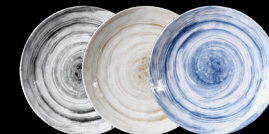

**B1211RC** - Rectangular Tray  
12 7/8" x 10 1/2" x 1 5/8" h.

**B2061RC** - Rectangular Tray  
20 3/4" x 6 3/8" x 1 5/8" h.

**B518R** - Round Plate  
5 1/8" dia. x 7/8" h.

**B4582** - Round Bowl  
4 1/2" dia. x 2 3/8" h., 9 oz.

**B3756** - Round Bowl  
6" dia. x 3 3/4" h., 32 oz.

SANDSTONE (SDST) SILVERSTONE (SVST)

Van Gogh

Inspired by Van Gogh's *The Starry Night*, this line showcases an abstract, brush stroke style design.

**D61R** - Round Plate  
6 1/8" dia. x 1" h.

**D71R** - Round Plate  
7 5/8" dia. x 1 1/8" h.

**D8125R** - Round Plate  
8 1/2" dia. x 1 1/4" h.

**D9138R** - Round Plate  
9 1/2" dia. x 1 1/4" h.

**D110R** - Round Plate  
10 1/8" dia. x 1 1/2" h.

**D1115R** - Round Plate  
11" dia. x 1 1/2" h.