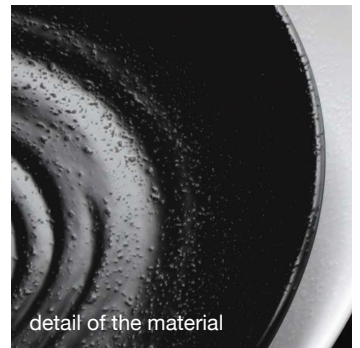

ZEN

Simplicity celebrates beauty, grace, and elegance. Modern cuisine is transformed into a visual masterpiece when coupled with the Zen Collection. Zen is built to inspire and bring any food to life.