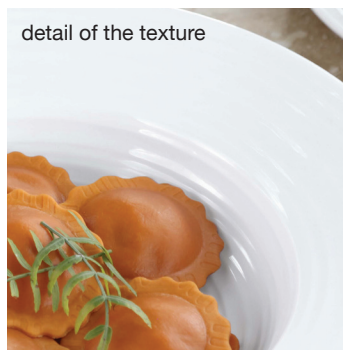

SWIRL

The ceramic-inspired Swirl design of the dinnerware line incorporates cultural elements from classic porcelain. The smooth intersecting lines suggest a handcrafted look and feel. The assortment of round and oblong shapes of Swirl's plates and bowls delivers a refreshing fusion of contemporary and traditional stoneware forms.