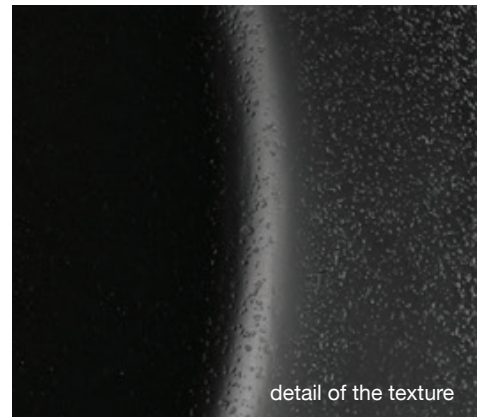

## MERCED | Melamine Dinnerware

Our Merced collection offers a wide rimmed plating surface perfect for appetizers, main courses or even desserts. These plates have the feel and look of traditional ceramic, but are made of premium melamine. The collection combines the elegance of a classic dinnerware line with durability.

**D10PL**  
Round Plate  
10" dia. x 3/4" h.

**D812OV**  
Oval Plate  
12 3/4" x 8 3/4" x 3/4" h.

White (W)