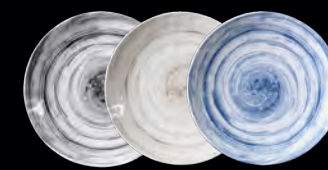

WHITE (W)

Olympus™

Olympus elevates your displays with a beautiful coupe style, perfect for prepping and serving.

- | | | |
|--|---|---|
| 
M10118R
Round Coupe Platter
10" dia. x 1 1/8" h. | 
M14118R
Round Coupe Platter
14" dia. x 1 1/8" h. | 
M16118R
Round Coupe Platter
16" dia. x 1 1/8" h. |
| 
M16120V
Oval Coupe Platter
16" x 12" x 1 1/8" h. | 
M1813118OV
Oval Coupe Platter
18" x 13" x 1 1/8" h. | 
M2115OV
Oval Coupe Platter
21" x 15" x 1 1/8" h. |
| 
M12118SQ
Square Coupe Platter
12" sq. x 1 1/8" h. | 
M14118SQ
Square Coupe Platter
14" sq. x 1 1/8" h. | 
M16118SQ
Square Coupe Platter
16" sq. x 1 1/8" h. |
| 
M139RC
Rectangular Coupe Platter
13" x 9" x 3/4" h. | 
M189RC
Rectangular Coupe Platter
18" x 9" x 1 1/8" h. | 
M219RC
Rectangular Coupe Platter
21" x 9" x 1 1/8" h. |
| 
M1320 - Rectangular Coupe Platter
20" x 12 3/4" x 1 1/8" h. | 
M2618RC - Rectangular Coupe Platter
26" x 18" x 1" h. | |
| 
M738R - Round Bowl
7 3/8" dia. x 3 1/4" h., 1.25 qt. | 
M818R - Round Bowl
8 1/8" dia. x 3 3/4" h., 1.75 qt. | 
M12514R - Round Bowl
12" dia. x 5 1/4" h., 6.75 qt. |

WHITE (W)

Van Gogh™

Inspired by Van Gogh's *The Starry Night*, this line showcases an abstract, brush stroke style design.

D61R - Round Plate
6 1/8" dia. x 1" h.

D71R - Round Plate
7 5/8" dia. x 1 1/8" h.

D8125R - Round Plate
8 1/2" dia. x 1 1/4" h.

D9138R - Round Plate
9 1/2" dia. x 1 1/4" h.

D110R - Round Plate
10 1/8" dia. x 1 1/2" h.

D1115R - Round Plate
11" dia. x 1 1/2" h.

D7510V - Oval Plate
7 3/4" x 5 5/8" x 1 3/8" h., 9 oz.