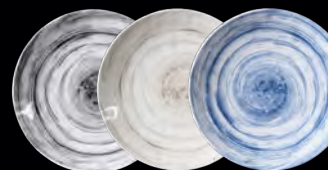

WHITE (W)

Olympus™

Olympus elevates your displays with a beautiful coupe style, perfect for prepping and serving.

- | | | |
|--|---|---|
| 
M10118R
Round Coupe Platter
10" dia. x 1 1/8" h. | 
M14118R
Round Coupe Platter
14" dia. x 1 1/8" h. | 
M16118R
Round Coupe Platter
16" dia. x 1 1/8" h. |
| 
M16120V
Oval Coupe Platter
16" x 12" x 1 1/8" h. | 
M1813118OV
Oval Coupe Platter
18" x 13" x 1 1/8" h. | 
M2115OV
Oval Coupe Platter
21" x 15" x 1 1/8" h. |
| 
M12118SQ
Square Coupe Platter
12" sq. x 1 1/8" h. | 
M14118SQ
Square Coupe Platter
14" sq. x 1 1/8" h. | 
M16118SQ
Square Coupe Platter
16" sq. x 1 1/8" h. |
| 
M139RC
Rectangular Coupe Platter
13" x 9" x 3/4" h. | 
M189RC
Rectangular Coupe Platter
18" x 9" x 1 1/8" h. | 
M219RC
Rectangular Coupe Platter
21" x 9" x 1 1/8" h. |
| 
M1320 - Rectangular Coupe Platter
20" x 12 3/4" x 1 1/8" h. | 
M2618RC - Rectangular Coupe Platter
26" x 18" x 1" h. | |
| 
M738R - Round Bowl
7 3/8" dia. x 3 1/4" h., 1.25 qt. | 
M818R - Round Bowl
8 1/8" dia. x 3 3/4" h., 1.75 qt. | 
M12514R - Round Bowl
12" dia. x 5 1/4" h., 6.75 qt. |

WHITE (W)

Van Gogh™

Inspired by Van Gogh's *The Starry Night*, this line showcases an abstract, brush stroke style design.

D61R - Round Plate
6 1/8" dia. x 1" h.

D71R - Round Plate
7 5/8" dia. x 1 1/8" h.

D8125R - Round Plate
8 1/2" dia. x 1 1/4" h.

D9138R - Round Plate
9 1/2" dia. x 1 1/4" h.

D110R - Round Plate
10 1/8" dia. x 1 1/2" h.

D1115R - Round Plate
11" dia. x 1 1/2" h.

D7510V - Oval Plate
7 3/4" x 5 5/8" x 1 3/8" h., 9 oz.