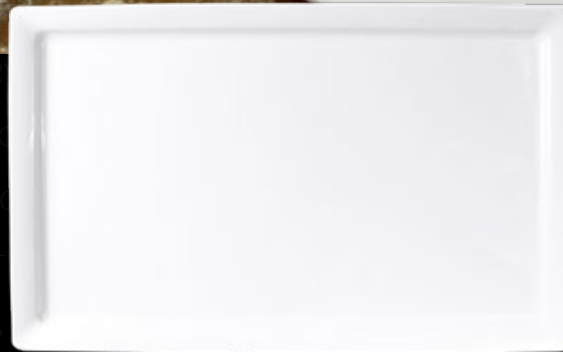

OLYMPUS Serveware
includes 17 pieces.

See the full-line at:

egsfoodservice.com

WHITE (W)

O2-V127 - Rectangular Serving Platter
21" x 7" x 1 1/4" h.

M1321 - Rectangular Serving Platter
21" x 13" x 1" h.

VOGUE Serveware
includes 10 pieces.