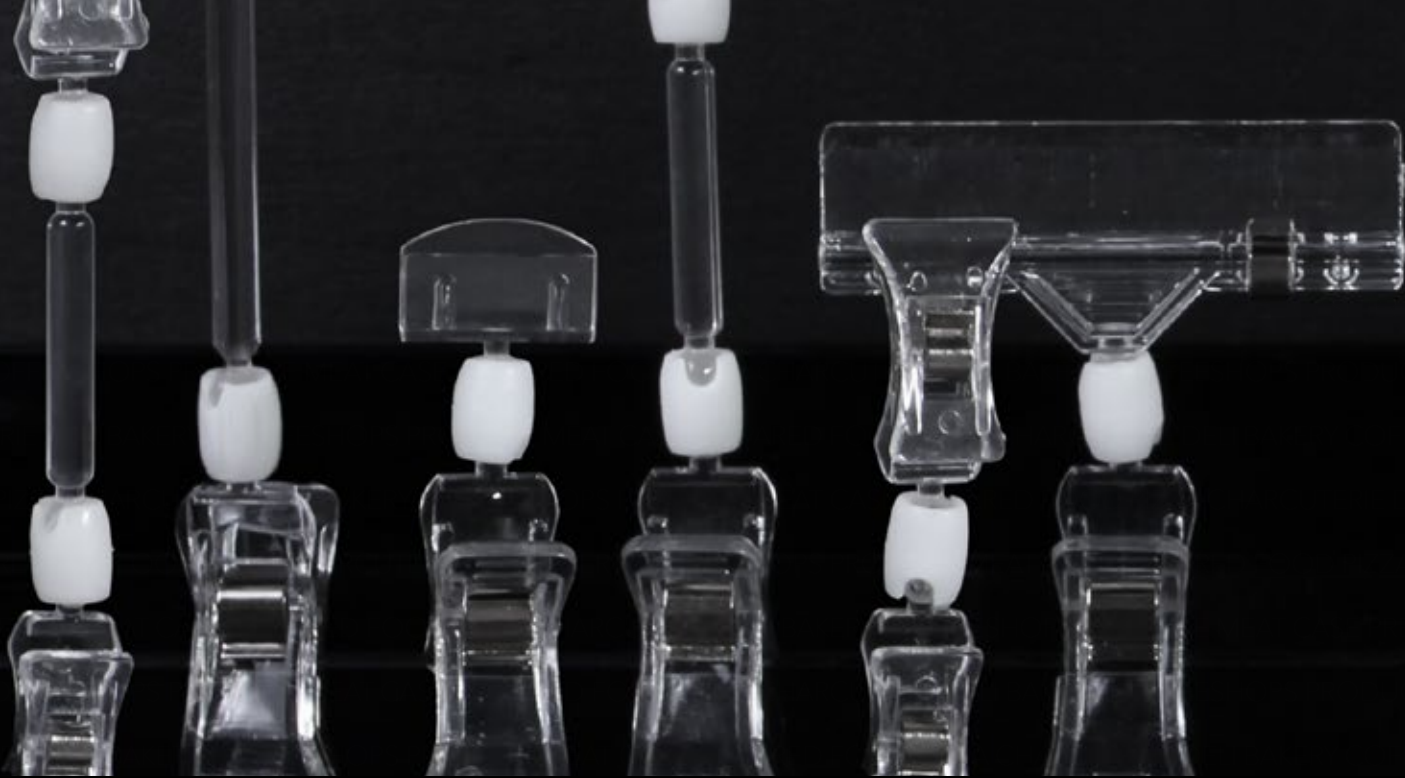

Ring Clip
2" dia. base x 4" h.
(Only available in Chrome)

TH6

Ring Clip
2" dia. base x 6" h.
(Only available in Chrome)

SSH5

Spiral Sign Holder
2 3/8" dia. base x 5" h.
(Only available in Black)

TAG HOLDERS
includes 8 pieces.

See the full-line at:
egsfoodservice.com

BLACK (B)

CHROME (CH)

Display Clips

TAGV12 - Magnetic Spring Sign Holder
3" x 2 1/2" h.

TAGV42 - Suction Cup
Sign Holder
1 1/2" h.

TAGV14 - Magnetic Spring Sign Holder
3" x 6 1/2" h.