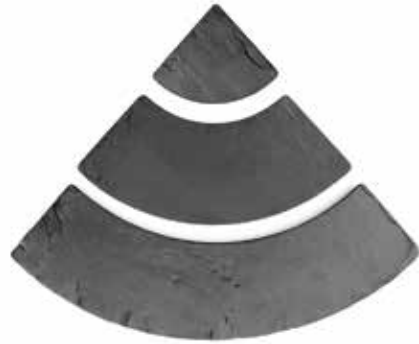

ECO99SQ
9" sq. x $\frac{3}{4}$ " h

ECO1111SQ
11" sq. x 1" h

Quarter Circle Faux Slate
M57QR
7" x 5" x ⁵/₈" h