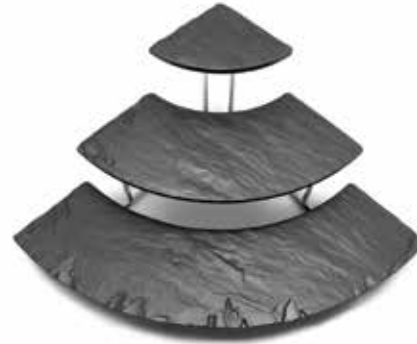

M57QR + M514QR + M521QR
+ PC21168

Meta

Are you dying to get your hands on some metamorphic rock? Look no further— our faux slate collection will rise to any occasion.

M514QR
14" x 5" x ⁵/₈" h

M521QR
21" x 5" x ⁵/₈" h