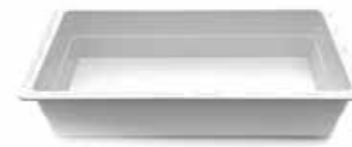

Food Pans

If you want to ensure that the food critics don't pan your presentation style in their next write up, then the Food Pans collection is a sure bet. Up the marks on your next review!

Colors:

Black
(B)

Display White
(NW)

Red
(R)

Sunburn Terra Cotta
(STC)

Yellow
(Y)

Blue
(BL)

Half Size
Long Deep Pan
CM6204
20" x 6 5/8" x 4" h
(Only available
in Black and White)