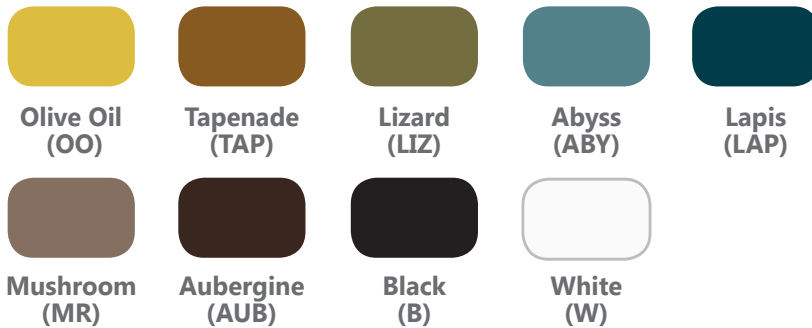

Universities

Greenovations

Squared

Urban Naturals
(see page 21)

School spirit is embodied in a spectrum of shapes, colors, and styles. From Greenovations to custom colored Pebble Creek, Universities' styles can be matched to perfection.

Pebble Creek (see page 20)

Tuscany

Rio

Products From Elite Global Solutions

800.584.2712 toll-free

949.709.4872

www.egsfoodservice.com

Squared