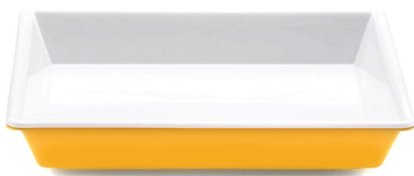

Hospitality

The Bakers