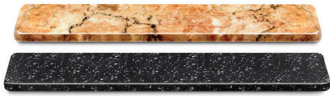

QS243
Granite Strip
24" x 3" x 5/8" h.