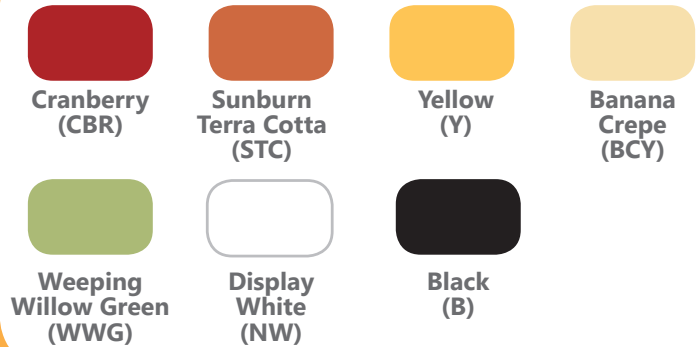

M107RC

Rectangular Baker, 1.5 qt.
10" x 7" x 2" h.

M1410RC

Rectangular Baker, 4 qt.
14" x 10" x 3" h.

Colors

M610RC

Rectangular Bowl, 1 qt.
10" x 6" x 2" h.

M1012RC2T