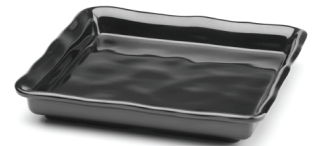

Features

- Made from heavy weight Melamine
- High gloss finish is resistant to chipping and scratching
- Handles both hot and cold foods
- Commercial dishwasher safe

Benefits

- Perfect for outside, poolside, and theme dining
- Great for restaurants, universities, hotels, cafeterias, caterers, and many more settings!

Supermarkets

From the bakery to the deli, Elite Global has the products to keep your displays looking fresh and appealing. The Edge collection has set the trend for serving up bakery treats, and the Belize bowl is one of our top selling deli items.