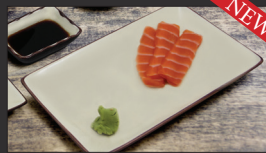

JW952T

Experience our new Karma Collection in this two toned color, Ebony Sand. This "Karmination" will help make any food pop off the dish!