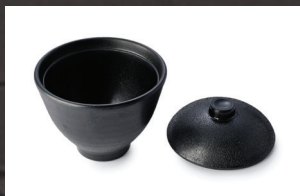

Square Plate 5 5/8" sq. x 5/8" h.

Available Colors: Black & White

JWT57

Rectangular Kozara, 1.7 oz. 3 5/8" x 2 3/4" x 1 1/4" h.

Available Colors: Black & White

JW1105

JW1105
Bowl, 13 oz. 4 7/8" dia. x 3" h.

JW1107
Bowl, 34 oz. 7 1/8" dia. x 3 3/4" h.

Available Colors: Black & White

JW1407

JW1407
Oval Bowl, 9 oz. 6 11/16" x 5 7/16" x 2 3/8" h.

JW1409
Oval Bowl, 32 oz. 9 7/16" x 7 7/8" x 3 9/16" h.

Available Colors: Black & White

JW4004
JWC4004

JW4004
Soup Bowl, 9 oz. 4 1/8" dia. x 3 1/8" h.

JWC4004
Lid for JW4004 3 11/16" dia. x 1 7/16" h.

Available Colors: Black & White

CH105

Chop Sticks 10 1/2" L

Available Colors: Black Matte, Black Gloss, Brown Matte, Brown Gloss, White Matte, White Gloss, Green Matte, & Green Gloss