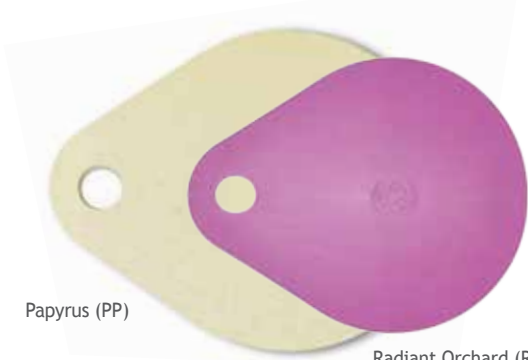

M45-NW Square Bin
4½" sq. x 4½" h.

M45LID-NW Square Bin Lid
4½" sq.

M45INS-NW False Bottom
w/ Drain Holes
(fits inside M45-NW)

M45135-NW Rectangular Bin
13½" x 4½" x 4½" h.

M45135LID-NW Rectangular Bin Lid
13½" x 4½"

M9135-NW Rectangular Bin
13½" x 9" x 4½" h.

M9135LID-NW Rectangular Bin Lid
13½" x 9"

Papyrus (PP)

ECO28-15
Eco Peel with Finger Hole
15" x 5 7/8" h.

ECO28-12
Eco Peel with Finger Hole
12" x 5 7/8" h.
(Only Available in Radiant Orchard)