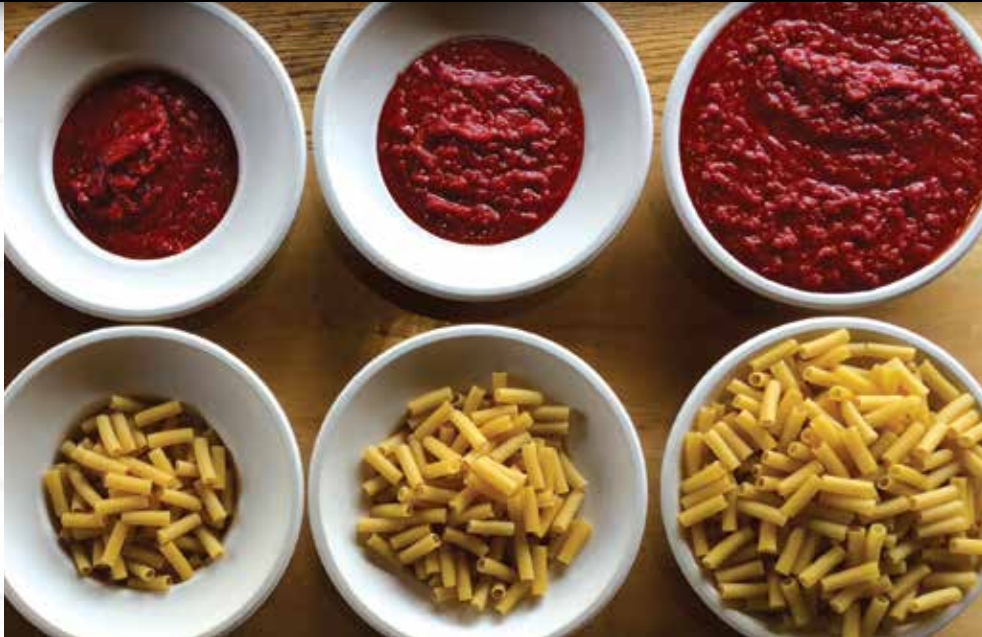

Radiant Orchard (RO) (Exclusive for Gluten-free food to avoid cross contamination)

SS1312P-RC
Rubber Coated Pizza Stand
9" x 8 1/2" x 7" h.

SS1210P-RC
Rubber Coated Pizza Stand
7 1/2" x 7" x 5 1/2" h.

- **Cut-Resistant Surface**
- **Back of House Easy Prep**
- **Front of House Clean Presentation**

Modern European Pizza Peels

Modern European 3 in 1 Bowls

- **1 Bowl, 3 Size Presentations**
- **Stackable**
- **Great for Salads, Pasta, Soup, Appetizers & Desserts!**
- **Eliminates Need for multiple Bowls, Saves Space**