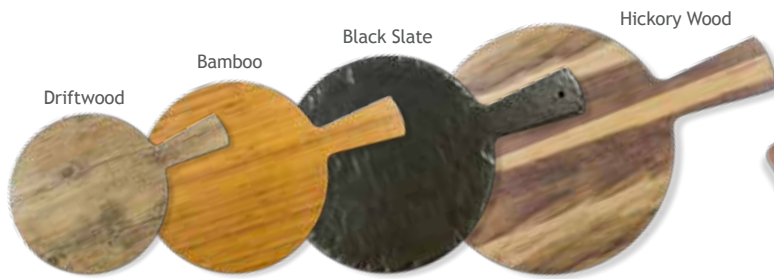

• Available in Black and White

• Rubber Coated Steel Pedestal

(Available in various styles & sizes)

M17RG
Round Swirl Plate
17" dia. x 1/2" h.

SSDR
Round Reversible Stand
10 1/8" & 9 1/8" dia. x 4 1/2" h.

Modern European Plates & Bowls

Round Serving Boards	M7RW	M9RW	M12RW	M15RW
	4" Handle 7" dia x ½" h.	4" Handle 9" dia x ½" h.	5" Handle & Hanging Hole 12" dia x ½" h.	5" Handle 15" dia x ½" h.
(Only Available in Hickory Wood & Driftwood)				