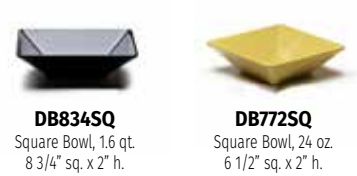

Square Bowls