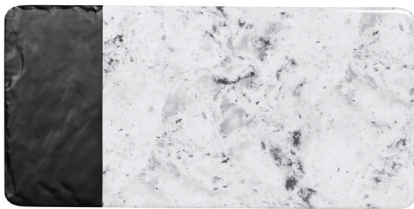

HORIZON SLATE

Rectangular Serving Board w/ Handle
M127RCSM
12" x 7" x 1/2" h.

Round Serving Board w/ Handle
M12RWSM
12" dia. x 1/2" h.

Rectangular Serving Board
M714RCSM
14 1/4" x 7" x 1/2" h.

Square Serving Board
M13SM
13" sq. x 5/8" h.

UOM: EACH

COLOR OPTIONS:  BLACK/HORIZON (BH)