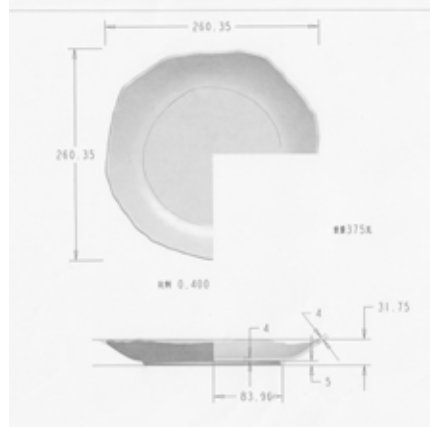

CUSTOM DESIGN

If you don't see it,
ask us!

We specialize in **CUSTOM DESIGN!**

Bring your vision to life with any **shape** or **size**, customizable **colors**, endless **decal designs**, as well as branding with **your company logo**. The possibilities are endless. Low Minimum!

From concept to production, let us help you can create your personalized piece. It's easy as 1, 2, 3!

2. Drawing

Design your trim or
put your logo on it.

Please contact us at 949.709.4872 for a special request!
We specialize in **CUSTOM DESIGNS.**