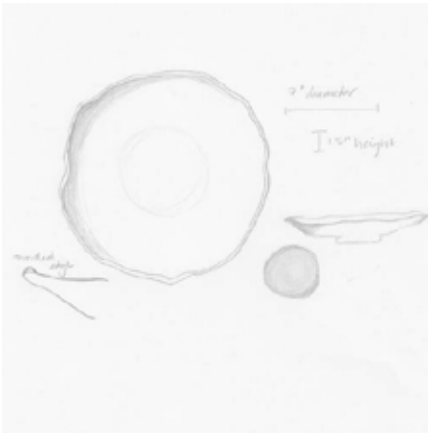

CUSTOM DESIGN

If you don't see it,
ask us!

We specialize in **CUSTOM DESIGN!**

Bring your vision to life with any **shape** or **size**, customizable **colors**, endless **decal designs**, as well as branding with **your company logo**. The possibilities are endless. Low Minimum!

From concept to production, let us help you can create your personalized piece. It's easy as 1, 2, 3!

1. Sketch