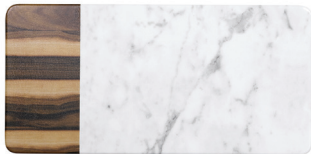

Round Serving Board w/ Handle
M12RWM
12" dia. x 1/2" h.

Square Serving Board
M13M
13" sq. x 5/8" h.

Rectangular Serving Board w/ Handle
M127RCM
12" x 7" x 1/2" h.

Rectangular Serving Board
M714RCM
14 1/4" x 7" x 1/2" h.

Rectangular Serving Board w/ Handle
M715RCM
14 1/4" x 7" x 7/8" h.

Rectangular Serving Board
M186RCM
18" x 6" x 1/2" h.
(Only Available in Carrara Marble (C))

Round Plate Stand
M8RPKT
8" dia. x 4" h.
(2-Piece Kit, screw-on top)
(Only Available in Carrara Marble (C))

Round Plate Stand
M12RPKT
12" dia. x 4" h.
(2-Piece Kit, screw-on top)
(Only Available in Carrara Marble (C))

UOM: EACH

COLOR OPTIONS: ALDER WOOD/CARRARA (AWC) HICKORY WOOD/CARRARA (HWC)