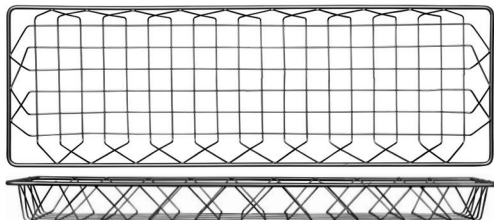

# WIRE BASKETS

Rectangular Wire Basket  
W962  
9" x 6" x 2" h.

Rectangular Wire Basket  
W1292  
12" x 9" x 2" h.

Square Wire Basket  
W1212  
12" Sq. x 2" h.

Rectangular Wire Basket  
W618  
18" x 6" x 2" h.

Rectangular Wire Basket  
W1218  
18" x 12" x 2" h.

Rectangular Wire Basket  
W18124  
18" x 12" x 4" h.

Rectangular Wire Basket  
W2482  
24" x 8" x 2" h.

Rectangle Wire Basket  
W24182  
24" x 18" x 2" h.