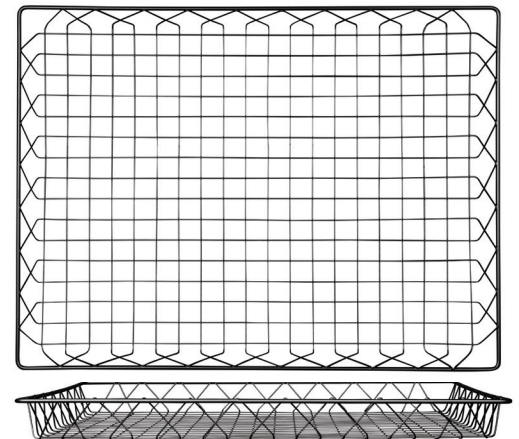

# WIRE BASKETS

Rectangular Wire Basket  
W962  
9" x 6" x 2" h.

Rectangular Wire Basket  
W1292  
12" x 9" x 2" h.

Square Wire Basket  
W1212  
12" Sq. x 2" h.

Rectangular Wire Basket  
W618  
18" x 6" x 2" h.

Rectangular Wire Basket  
W1218  
18" x 12" x 2" h.

Rectangular Wire Basket  
W18124  
18" x 12" x 4" h.

Rectangular Wire Basket  
W2482  
24" x 8" x 2" h.

Rectangle Wire Basket  
W24182  
24" x 18" x 2" h.