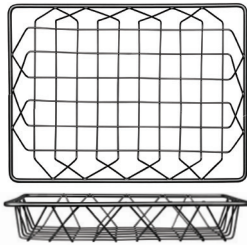

# WIRE BASKETS

Rectangular Wire Basket  
W962  
9" x 6" x 2" h.

Rectangular Wire Basket  
W1292  
12" x 9" x 2" h.

Square Wire Basket  
W1212  
12" Sq. x 2" h.

Rectangular Wire Basket  
W618  
18" x 6" x 2" h.

Rectangular Wire Basket  
W1218  
18" x 12" x 2" h.

Rectangular Wire Basket  
W18124  
18" x 12" x 4" h.

Rectangular Wire Basket  
W2482  
24" x 8" x 2" h.

Rectangle Wire Basket  
W24182  
24" x 18" x 2" h.