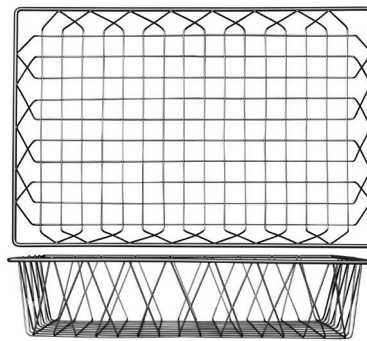

# WIRE BASKETS

Rectangular Wire Basket  
W962  
9" x 6" x 2" h.

Rectangular Wire Basket  
W1292  
12" x 9" x 2" h.

Square Wire Basket  
W1212  
12" Sq. x 2" h.

Rectangular Wire Basket  
W618  
18" x 6" x 2" h.

Rectangular Wire Basket  
W1218  
18" x 12" x 2" h.

Rectangular Wire Basket  
W18124  
18" x 12" x 4" h.

Rectangular Wire Basket  
W2482  
24" x 8" x 2" h.

Rectangle Wire Basket  
W24182  
24" x 18" x 2" h.