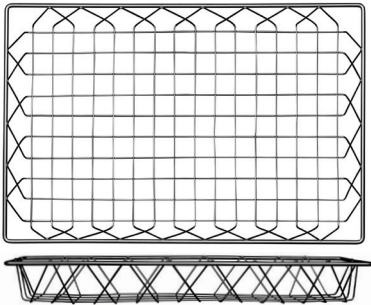

# WIRE BASKETS

Rectangular Wire Basket  
W962  
9" x 6" x 2" h.

Rectangular Wire Basket  
W1292  
12" x 9" x 2" h.

Square Wire Basket  
W1212  
12" Sq. x 2" h.

Rectangular Wire Basket  
W618  
18" x 6" x 2" h.

Rectangular Wire Basket  
W1218  
18" x 12" x 2" h.

Rectangular Wire Basket  
W18124  
18" x 12" x 4" h.

Rectangular Wire Basket  
W2482  
24" x 8" x 2" h.

Rectangle Wire Basket  
W24182  
24" x 18" x 2" h.