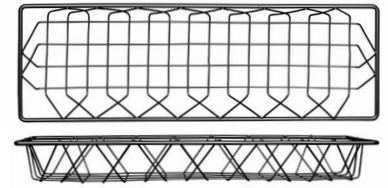

# WIRE BASKETS

Rectangular Wire Basket  
W962  
9" x 6" x 2" h.

Rectangular Wire Basket  
W1292  
12" x 9" x 2" h.

Square Wire Basket  
W1212  
12" Sq. x 2" h.

Rectangular Wire Basket  
W618  
18" x 6" x 2" h.

Rectangular Wire Basket  
W1218  
18" x 12" x 2" h.

Rectangular Wire Basket  
W18124  
18" x 12" x 4" h.

Rectangular Wire Basket  
W2482  
24" x 8" x 2" h.

Rectangle Wire Basket  
W24182  
24" x 18" x 2" h.