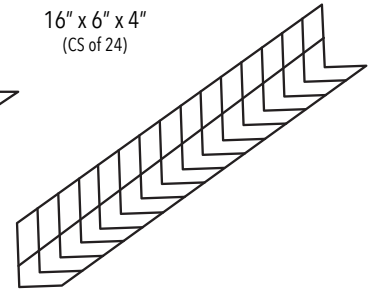

# WIRE DIVIDERS

Vinyl Coated Wire Divider  
W4612  
12" x 6" x 4"  
(CS of 24)

Vinyl Coated Wire Divider  
W4614  
14" x 6" x 4"  
(CS of 24)

Vinyl Coated Wire Divider  
W4616  
16" x 6" x 4"  
(CS of 24)

Vinyl Coated Wire Divider  
W4624  
24" x 6" x 4"  
(CS of 24)  
(Also Available in White)

Vinyl Coated Wire Divider  
W4626  
26" x 6" x 4"  
(CS of 24)

Vinyl Coated Wire Divider  
W4628  
28" x 6" x 4"  
(CS of 24)

Vinyl Coated Wire Divider  
W4630  
30" x 6" x 4"  
(CS of 24)  
(Also Available in White)

Vinyl Coated Wire Divider  
W81224  
24" x 12" x 8"  
(CS of 12)  
(Also Available in White)

Vinyl Coated Wire Divider  
W81226  
26" x 12" x 8"  
(CS of 12)

Vinyl Coated Wire Divider  
W81228  
28" x 12" x 8"  
(CS of 12)  
(Also Available in White)

Vinyl Coated Wire Divider  
W81230  
30" x 12" x 8"  
(CS of 12)  
(Also Available in White)

COLOR OPTIONS:  BLACK (B)