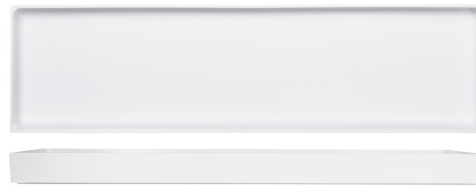

MODERN EUROPEAN LOW PROFILE FOOD PANS

MELAMINE SERVEWARE //

Rectangular Bin
M6151 - 15" x 6" x 1" h.
(Only available in White)

Rectangular Reversible Bin Lid
M6152LID
15" x 6"
(Fits M6151 & M6152)

Rectangular Bin
M6152 - 15" x 6" x 2" h.

Rectangular Bin
M8151
15" x 8" x 1" h.
(Only available in Black)

Rectangular Bin
M21012
12" x 10" x 2" h.
(Only available in Black)

Rectangular Bin
M13122
13" x 12" x 2" h.
(Only available in White)

Rectangular Bin
M12152
15" x 12" x 2" h.

Rectangular Reversible Bin Lid
M12152LID
15" x 12"
(Only available in White)

Rectangular Bin
M6302 - 30" x 6" x 2" h.
(Only available in White)

Rectangular Bin
M8301 - 30" x 8" x 1 1/4" h.
M8302 - 30" x 8" x 2" h.
(Only available in White)