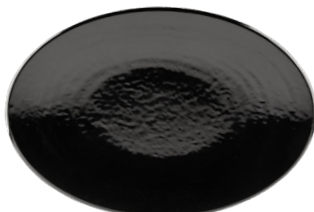

# PEBBLE CREEK

Round Pebble Plate  
D638RR  
6 3/8" dia. x 3/4" h.  
(Only available in ABY, LAP, LIZ, OO, MR, AUB, B)

Round Pebble Plate  
D814RR  
8 1/4" dia. x 1" h.

Round Pebble Plate  
D9RR  
9" dia. x 1" h.  
(Only available in ABY, LAP, OO, B)

Round Pebble Plate  
D10RR  
10" dia. x 1 1/2" h.

Round Pebble Plate  
D117RR  
11 7/8" dia. x 1 5/8" h.  
(Only available in MR)

Oval Pebble Platter  
D812RR  
12 3/4" x 8 3/4" x 1" h.  
(Only available in B)

Round Bowl  
D1005RR  
5 5/8" dia. x 2 1/2" h., 14 oz.  
(Only available in ABY, LAP, LIZ, OO, MR, B)

Round Bowl  
D1006RR  
6 3/4" dia. x 2 3/4" h., 20 oz.  
(Only available in ABY, LAP, LIZ, OO, MR, AUB, B)