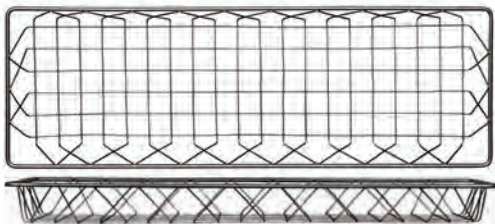

Rectangular Wire Basket
W2482
24" x 8" x 2" h.